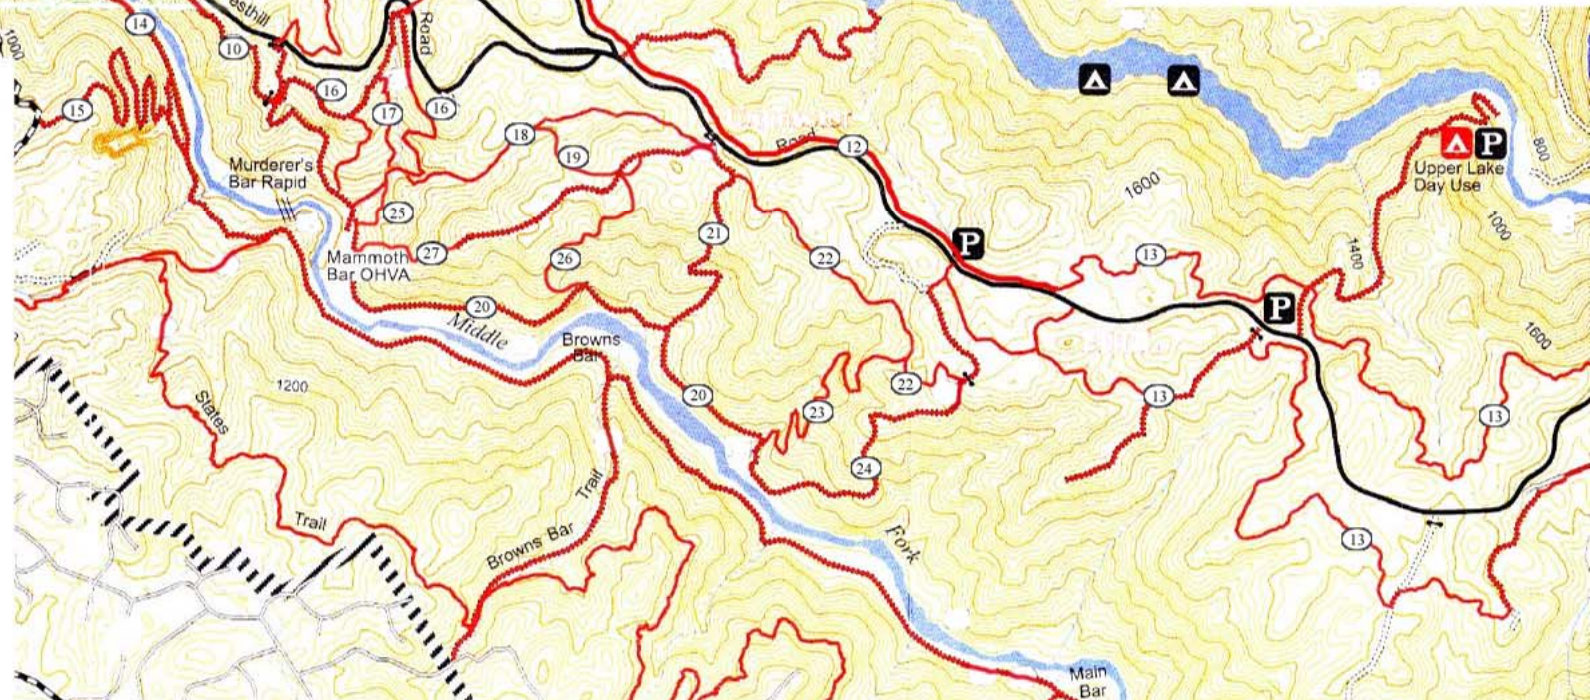

MAMMOTH BAR OHV TRAILS

- 16 - STONEWALL**
- 17 - MURDERERS**
- 18 - RANCH**
- 19 - HILLSIDE**
- 20 - RIVER BAR**
- 21 - KENNEBECK**
- 22 - SQUAW FLAT**
- 23 - GRIZZLY BEAR**
- 24 - HOOSIER BAR**
- 25 - ROCKY**
- 26 - EASTSIDE**
- 27 - CASTLE ROCK**

AUBURN STATE RECREATION AREA

- 1 - MANZANITA TRAIL**
- 2 - SQUIRREL TRAIL**
- 3 - UPPER STAGECOACH TRAIL**
- 4 - STAGECOACH TRAIL**
- 5 - FLOOD TRAIL**
- 6 - MOSSY ROCK**
- 7 - CLEMENTINE TRAIL**
- 8 - FUEL BREAK TRAIL**
- 9 - CULVERT TRAIL**
- 10 - CONFLUENCE TRAIL**
- 11 - SHORTCUT TRAIL**
- 12 - CONNECTOR TRAIL**
- 13 - FORESTHILL DIVIDE LOOP**
- 14 - QUARRY TRAIL**
- 15 - PG AND E TRAIL**