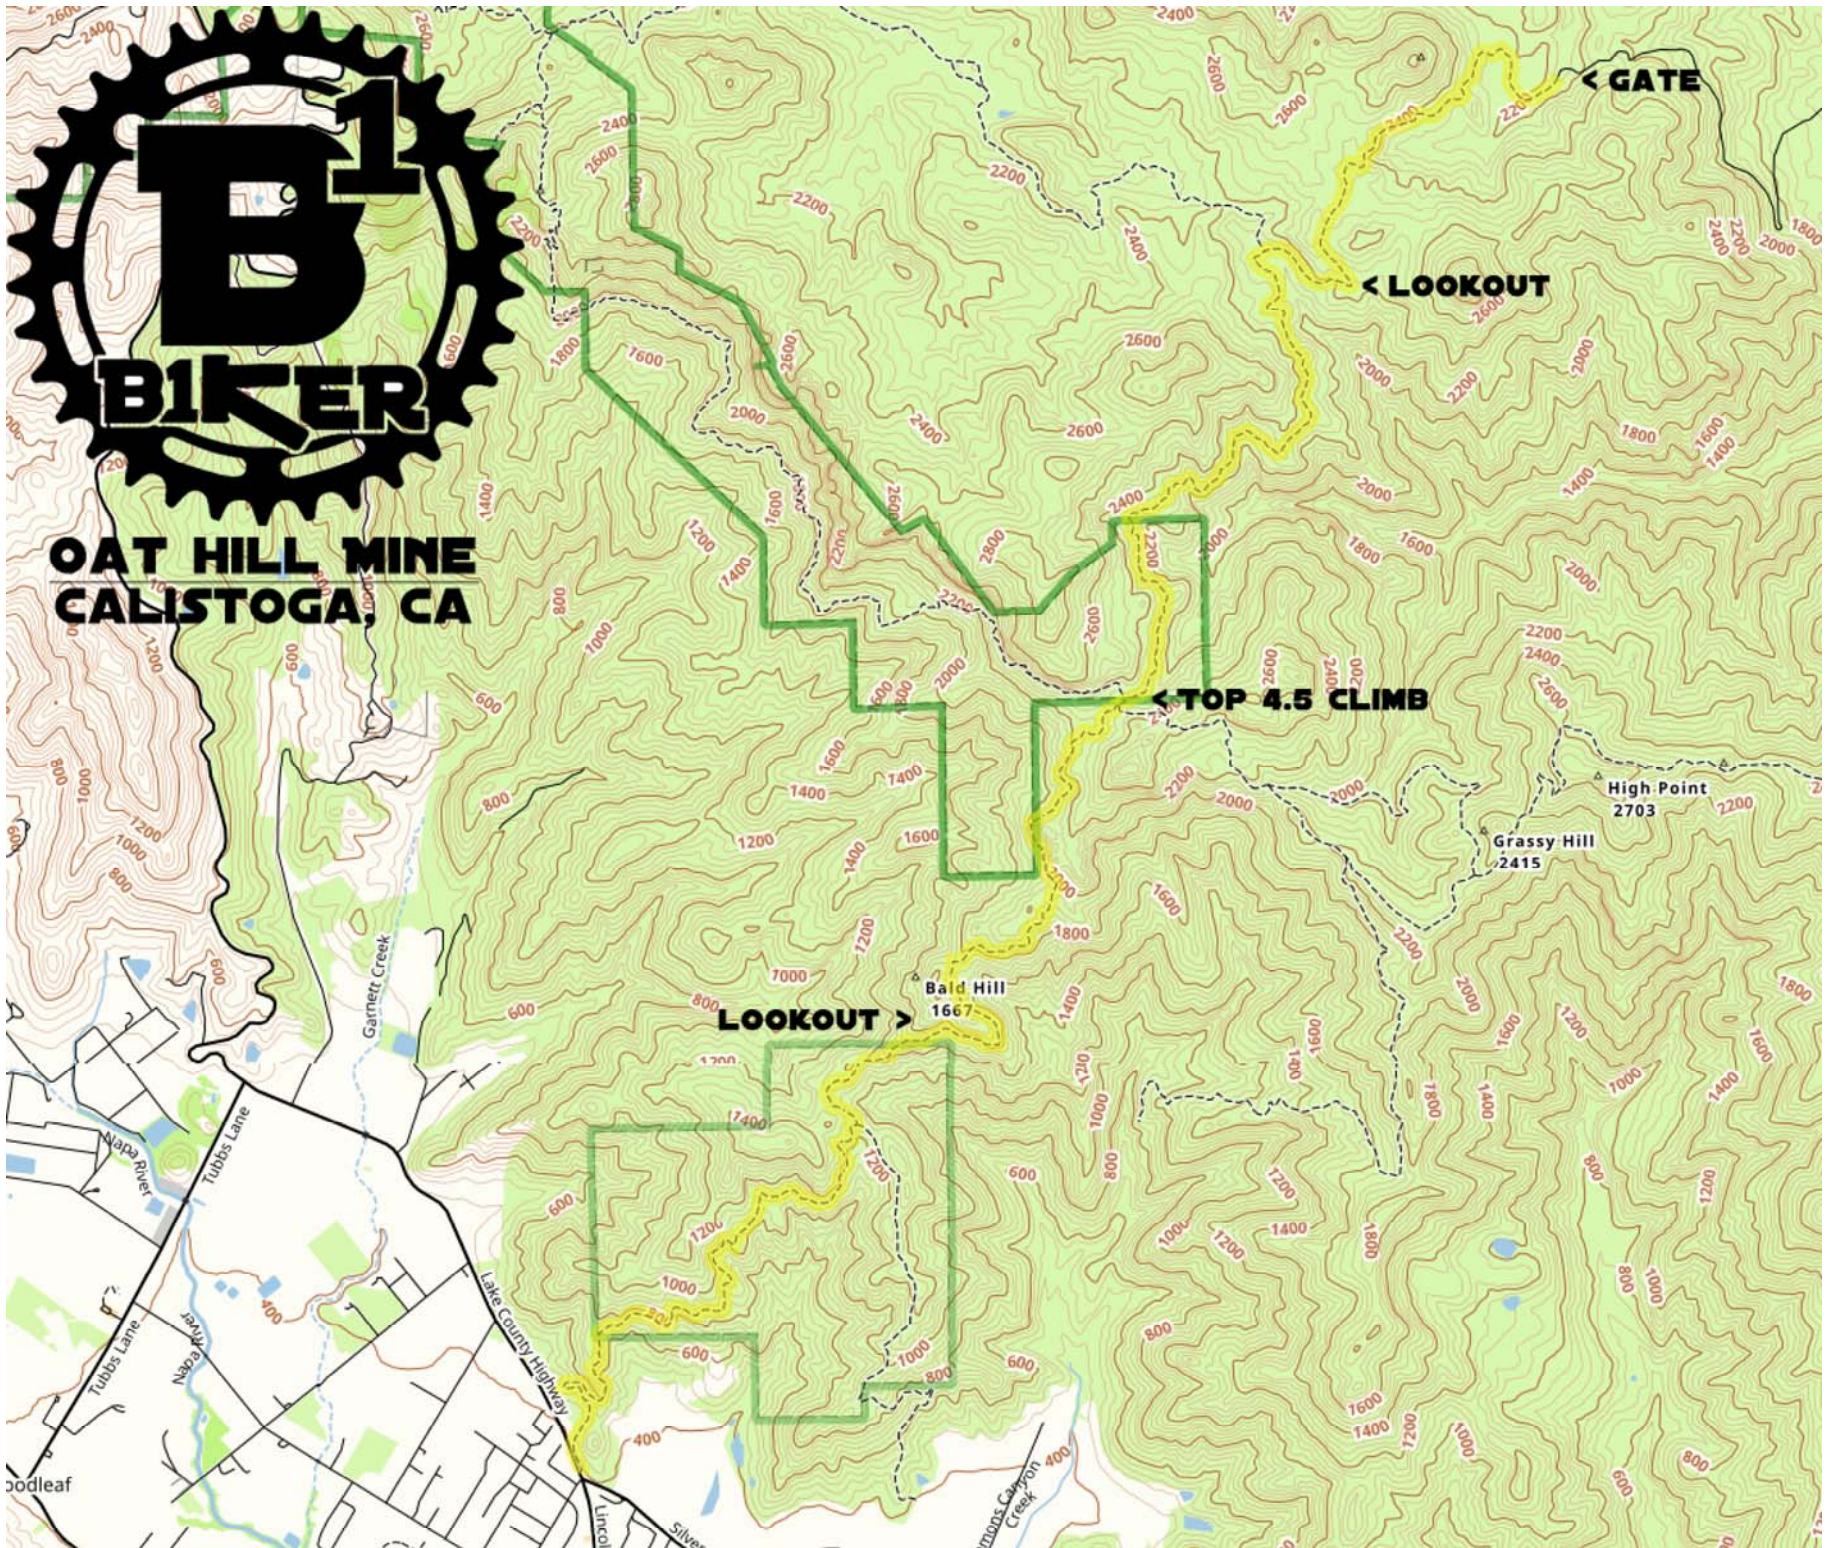

**OAT HILL MINE
CALISTOGA, CA**

< GATE

< LOOKOUT

< TOP 4.5 CLIMB

LOOKOUT >

**Bald Hill
1667**

**Grassy Hill
2415**

**High Point
2703**

Garner Creek

Napa River

Tubbs Lane

Lake County Highway

Travis Canyon Creek

Woodleaf

Lincol

Silver